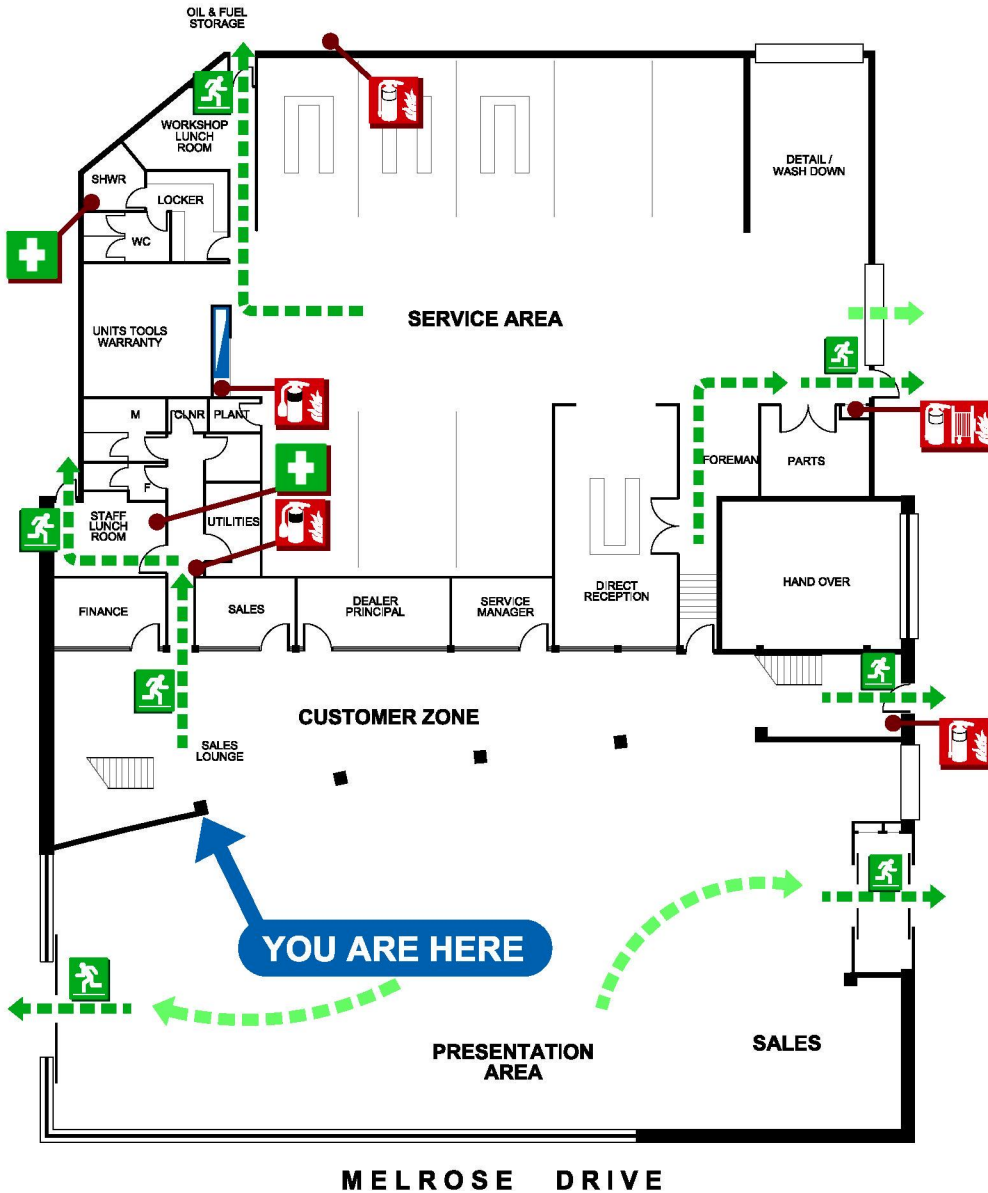

EVACUATION DIAGRAM

AUDI CENTRE CANBERRA - 132 Melrose Drive, PHILLIP ACT 2606

LEGEND

- FIRE EXTINGUISHER C02
- FIRE EXTINGUISHER DCP
- FIRE HOSE REEL
- FIRST AID KIT
- ELECTRICAL SWITCHBOARD
- EGRESS ROUTE

FOR ALL EMERGENCY SERVICES
DIAL 000

FIRE EMERGENCY

R REMOVE PEOPLE FROM IMMEDIATE DANGER AREA
 Safety to self, scene and survivors in that order

A ALERT ALL OCCUPANTS AND RAISE AN ALARM
 DIAL 000 - Ask for the Fire Brigade